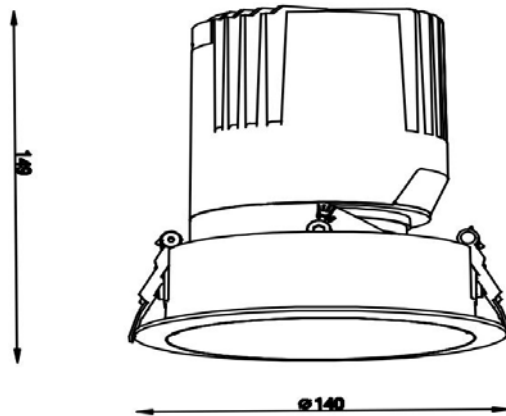

- **Dimension:** (unit: mm $\pm 2\text{mm}$, The following picture is a reference picture)

Model	Diameter ① (caliber)	Height ③	Suggested Hole Cut	Net Weight (Kg)	Remark
EM05-ES4-229	Ø149	120	120	1.2	

EMILUX LIGHTING TECHNOLOGY CO.,LTD