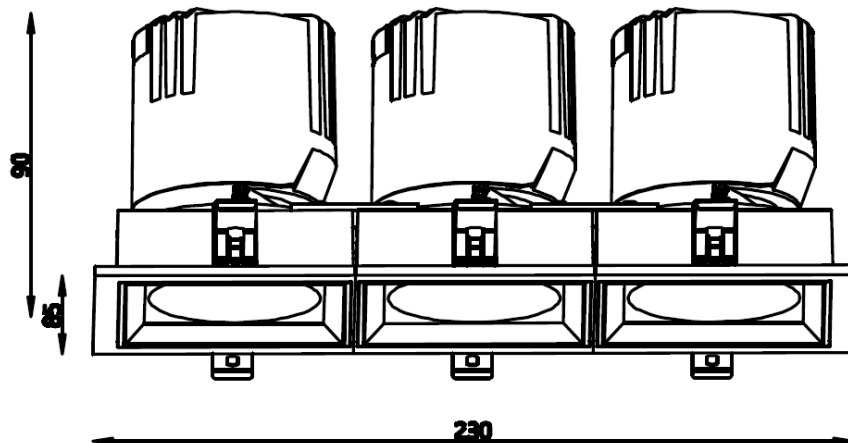

EMILUX LIGHTING TECHNOLOGY CO.,LTD

Factory Address: A building, Guanhuang road 1#, Hengjiaotuo village, Gaobu Town, Dong Guan City, Guangdong Province, China.523269

<https://www.emiluxled.com> info@emiluxled.com

Remarks :

1. All pictures data above are only for your reference, models may slightly differ due to factory operation.
2. According to demand of Energy Star Rules and other Rules, Power Tolerance $\pm 10\%$ and CRI ± 5
3. Lumen Output Tolerance 10%
4. Beam Angle Tolerance $\pm 3^\circ$ (angle below 25°) or $\pm 5^\circ$ (angle above 25°)
5. All Data were gained at Ambient Temperature 25°C

- **Dimension:** (unit: mm $\pm 2\text{mm}$, The following picture is a reference picture)

开孔: 220X75

Model	Bezel ① (caliber)	Bezel ② (caliber)	Height ③	Suggested Hole Cut	Net Weight (Kg)	Remark
EM05-ES4-312	□230	□85	90	75*220	1.78