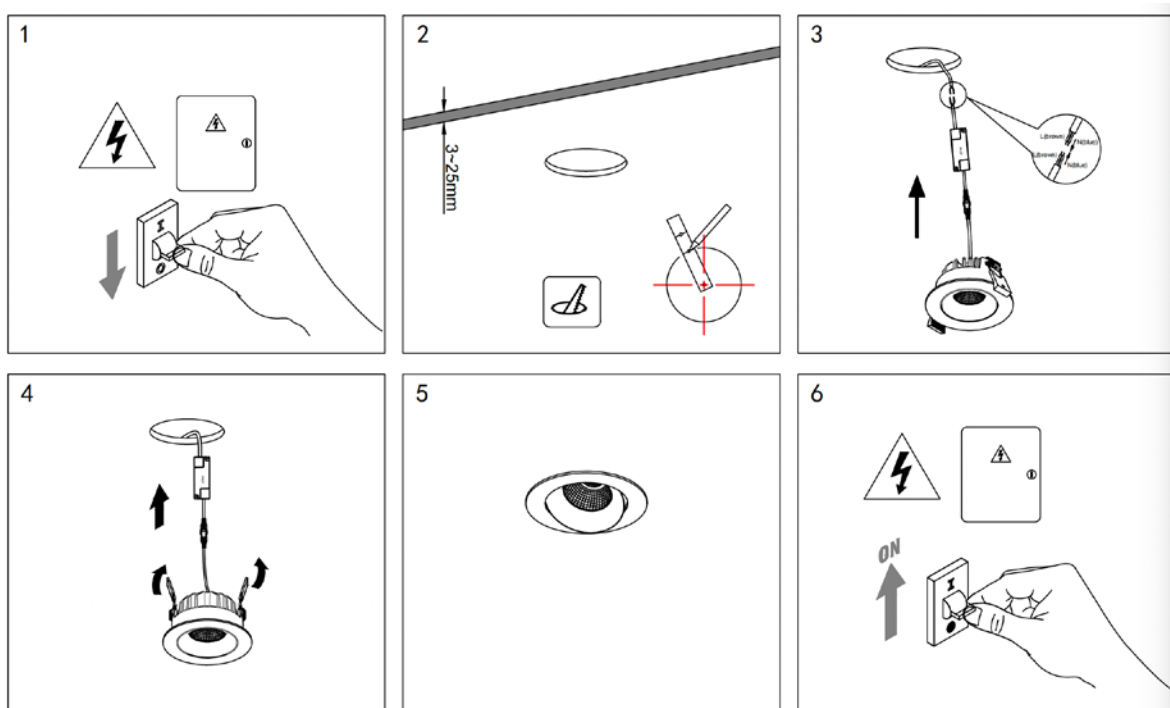

EMILUX LIGHTING TECHNOLOGY CO.,LTD

Factory Address: A building, Guanhuang road 1#, Hengjiaotuo village, Gaobu Town, Dong Guan City, Guangdong Province, China.523269

<https://www.emiluxled.com> info@emiluxled.com

● Installation: (Notes on installation and wiring)

Please pay more attention to the below instructions while installation, in order to avoid any possible Fire Hazard, Electric Shock or Personal harm。

Instructions:

1. Cut off Electricity before installation.
2. Please do not block any objects on the lamp (distance scale within 70mm), which will definitely affect heat emission while lamp's working
3. Please double check before getting electricity on if wiring is 100% OK, make sure Voltage for lamp is right and no Short-Circuit.