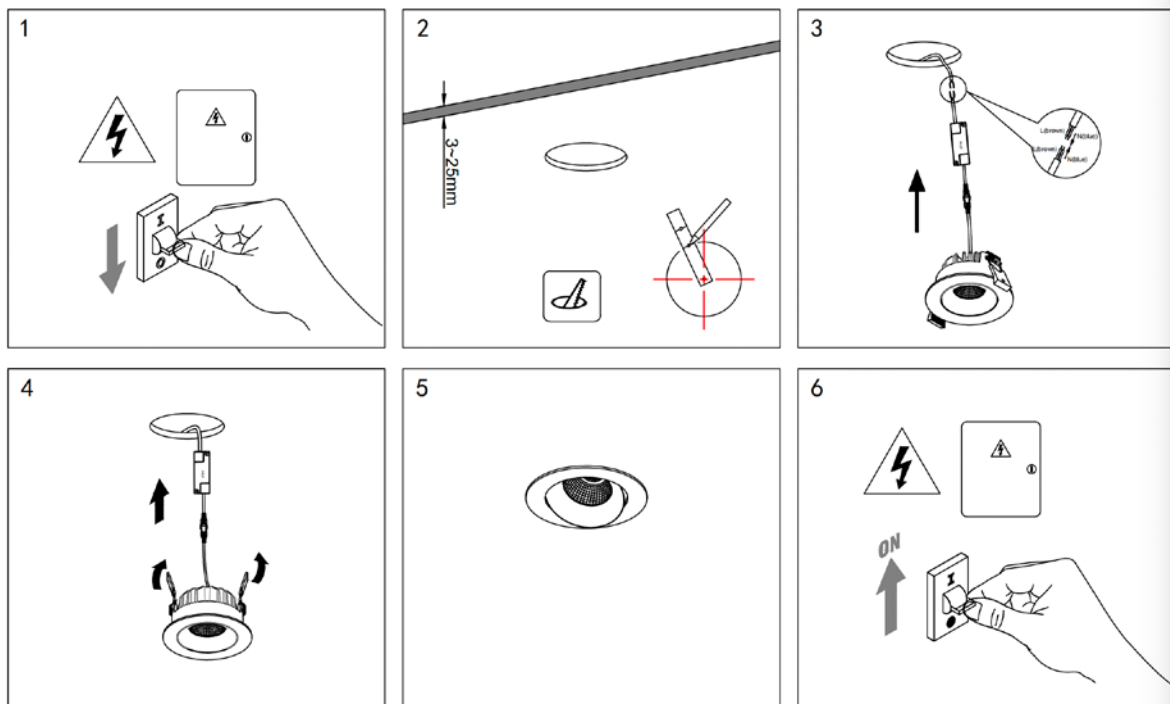

EMILUX LIGHTING TECHNOLOGY CO.,LTD

Factory Address: A building, Guanhuang road 1#, Hengjiaotuo village, Gaobu Town, Dong Guan City, Guangdong Province, China.523269

<https://www.emiluxled.com> info@emiluxled.com

● Installation: (Notes on installation and wiring)

Please pay more attention to the below instructions while installation, in order to avoid any possible Fire Hazard, Electric Shock or Personal harm。

Instructions:

1. Cut off Electricity before installation.
2. Please do not block any objects on the lamp (distance scale within 70mm), which will definitely affect heat emission while lamp's working
3. Please double check before getting electricity on if wiring is 100% OK, make sure Voltage for lamp is right and no Short-Circuit.