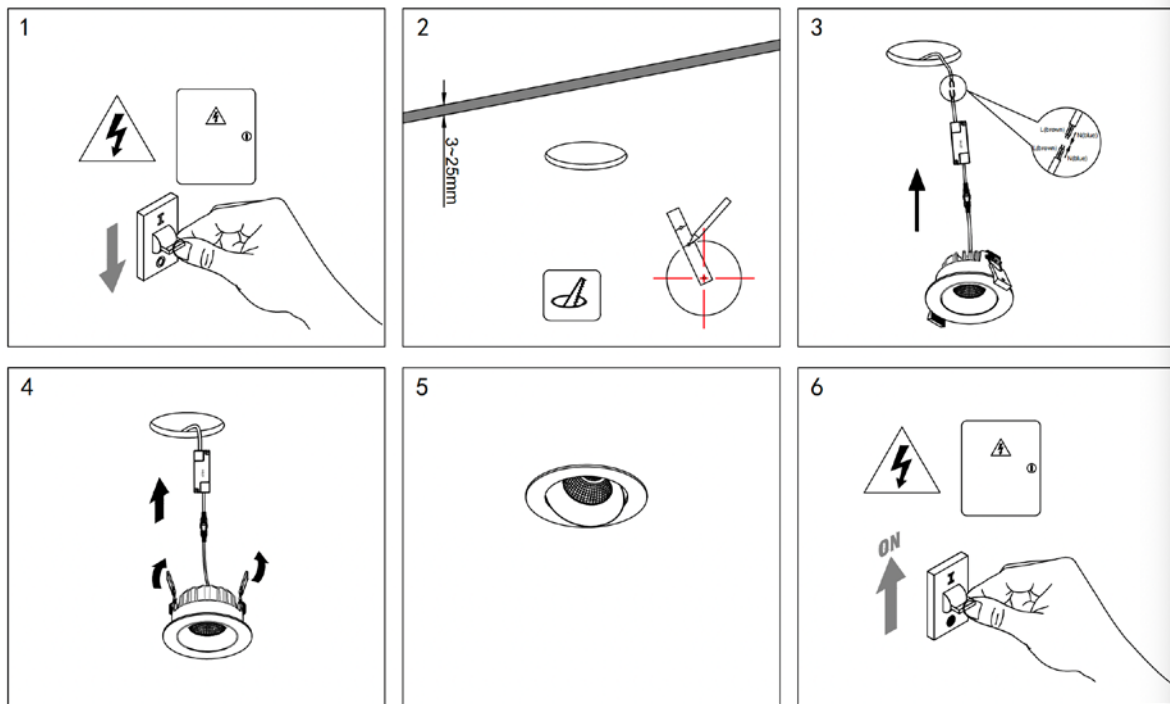

EMILUX LIGHTING TECHNOLOGY CO.,LTD

Factory Address: A building, Guanhuang road 1#, Hengjiaotuo village, Gaobu Town, Dong Guan City, Guangdong Province, China.523269

<https://www.emiluxled.com> info@emiluxled.com

● Installation: (Notes on installation and wiring)

Please pay more attention to the below instructions while installation, in order to avoid any possible Fire Hazard, Electric Shock or Personal harm。

Instructions:

1. Cut off Electricity before installation.
2. Please do not block any objects on the lamp (distance scale within 70mm), which will definitely affect heat emission while lamp's working
3. Please double check before getting electricity on if wiring is 100% OK, make sure Voltage for lamp is right and no Short-Circuit.