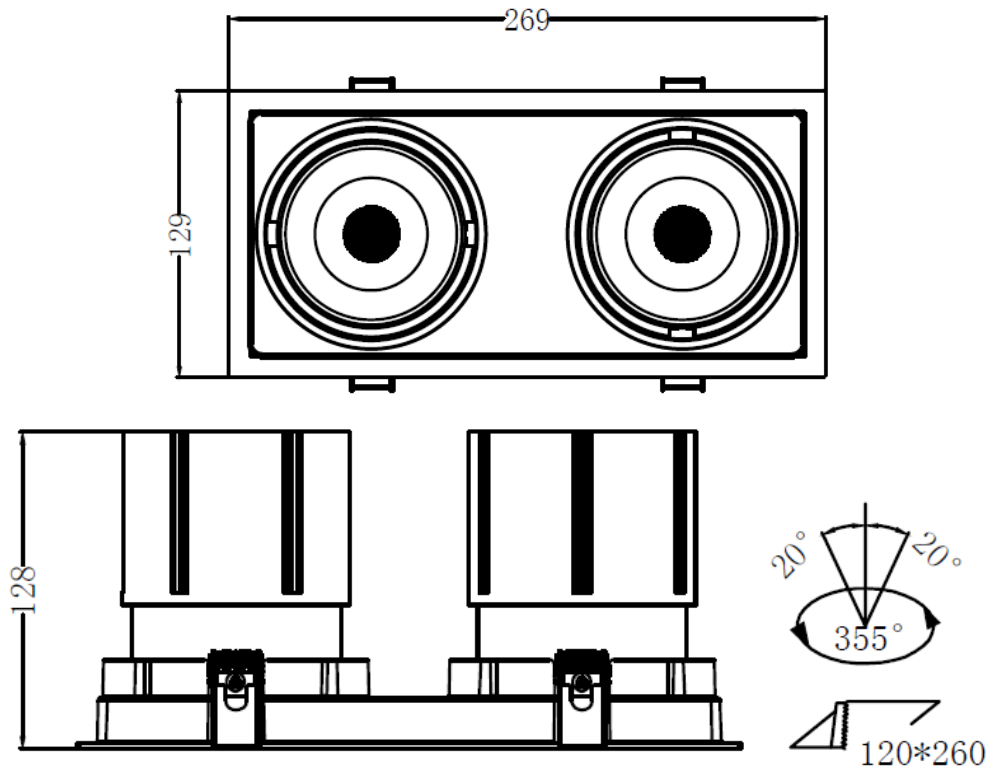

<https://www.emiluxled.com> info@emiluxled.com

● Datasheet:

Type	Product :	Spot light
	Model No. :	EM05-ESR-223-23W-3000K
Electronical	Input Voltage :	220-240V/AC
	Frequency :	50Hz
	LED Driver :	Tridonic LC25/450-600/42fexCSRSNC4/600 x 2
	Power :	2x23W
	Power Factor :	0.5
	Total Harmonic Distortion :	<5%
	Certificates :	CE EMC Applicable (EN IEC 55015: 2019+A11:2020) Standards (EN 61547:2009,EN IEC 61000-3-2: 2019,EN 61000-3-3:2013+A1:2019) LVD (EN 60598-1 & EN 60598-2-2) Standards (EN 60598-1:2015+A1:2018, used in conjunction with EN 60598-2-2:2012) RoHS directive 2011/65/EU Annex II amending Annex (EU)2015/863 and amending Annex (EU)2017/2102.
Optical	Cover Material :	PC
	Beam Angle :	15/24/36/55°
	LED Quantity :	1pcs
	LED Package :	Bridgelux DS339 E Series LES13-E13 CA LED Array x 2
	Luminous Efficiency :	2 x 2235lm
	Color Temperature :	3000K
	Color Render Index :	90
Lamp Structure	Housing Material :	Aluminum die-casting
	Diameter :	269 x 129 x 128(H)mm
	Installation Hole :	Hole Cut 120 x 260mm
Surface Finished	Fished	Powder painting(white color/customized color)
Water proof	IP Rating	IP20
Others	Installation Type :	Recessed Type (refer to the Manual)
	Application :	Hotels, Supermarkets, Hospital, Aisles, Metro Station, Restaurants, Offices etc.
	Ambient Humidity :	≥80%R.H.
	Ambient Temperature :	-10°C~+40°C
	Storage Temperature :	-20°C~50°C
	Housing Temperature (working) :	<70°C (Ta=25°C)
	Lifespan :	50,000H

- **Dimension:** (unit: mm ± 2 mm, The following picture is a reference picture)

Model	Bezel ① (caliber)	Bezel ② (caliber)	Height ③	Suggested Hole Cut	Net Weight (Kg)	Remark
EM05-ESR-223	□ 269	□ 129	128	120*260	1.35	