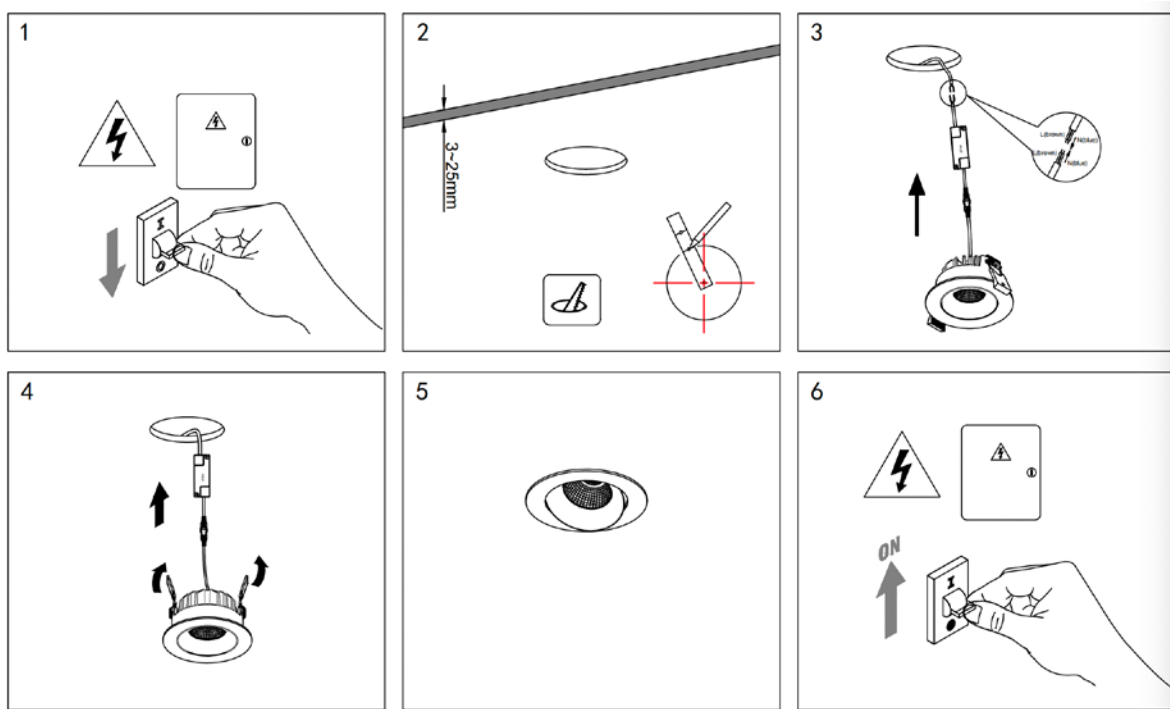

EMILUX LIGHTING TECHNOLOGY CO.,LTD

Factory Address: A building, Guanhuang road 1#, Hengjiaotuo village, Gaobu Town, Dong Guan City, Guangdong Province, China.523269

<https://www.emiluxled.com> info@emiluxled.com

● Installation: (Notes on installation and wiring)

Please pay more attention to the below instructions while installation, in order to avoid any possible Fire Hazard, Electric Shock or Personal harm。

Instructions:

1. Cut off Electricity before installation.
2. Please do not block any objects on the lamp (distance scale within 70mm), which will definitely affect heat emission while lamp's working
3. Please double check before getting electricity on if wiring is 100% OK, make sure Voltage for lamp is right and no Short-Circuit.