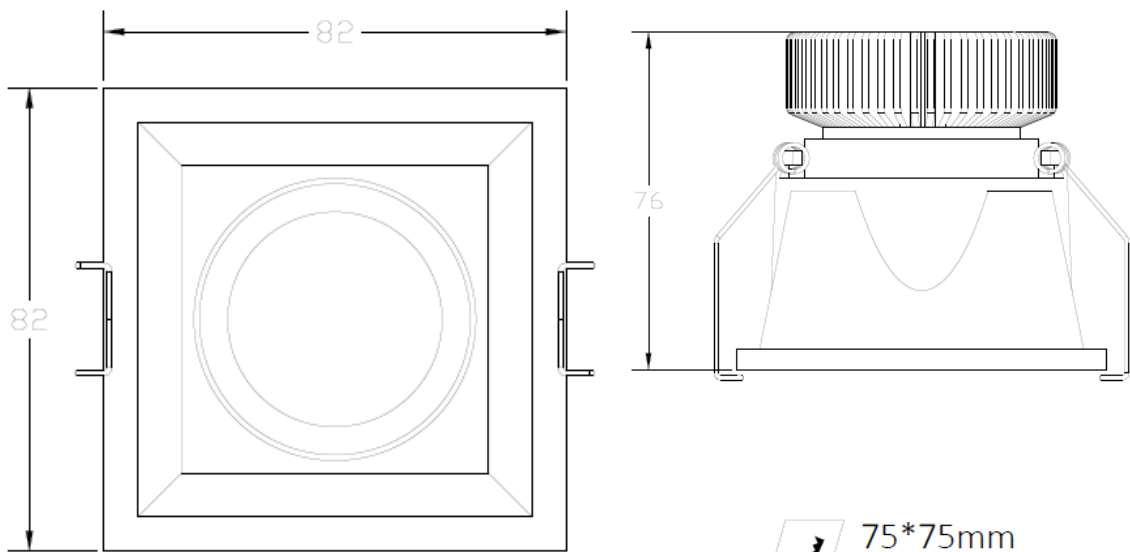

- **Dimension:** (unit: mm ± 2 mm, The following picture is a reference picture)

Model	Bezel ① (caliber)	Bezel ② (caliber)	Height ③	Suggested Hole Cut	Net Weight (Kg)	Remark
EM03-ES3-210	□82	□82	76	75*75	0.52	