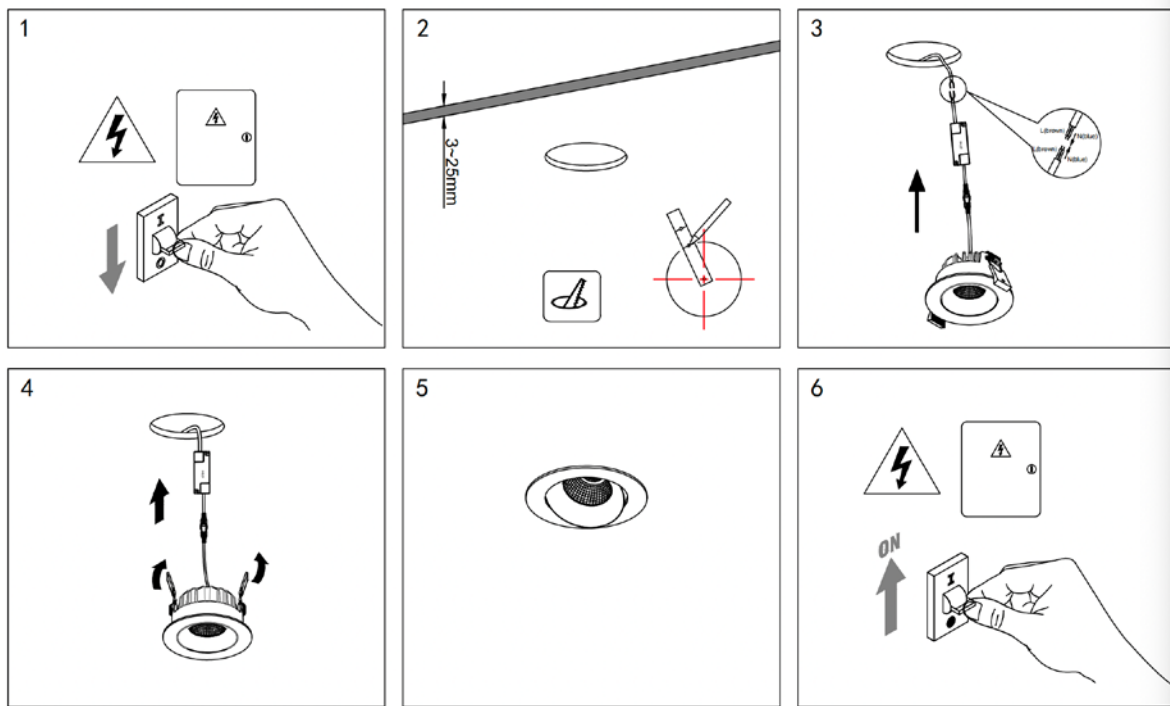

EMILUX LIGHTING TECHNOLOGY CO.,LTD

Factory Address: A building, Guanhuang road 1#, Hengjiaotuo village, Gaobu Town, Dong Guan City, Guangdong Province, China.523269

<https://www.emiluxled.com> info@emiluxled.com

● Installation: (Notes on installation and wiring)

Please pay more attention to the below instructions while installation, in order to avoid any possible Fire Hazard, Electric Shock or Personal harm。

Instructions:

1. Cut off Electricity before installation.
2. Please do not block any objects on the lamp (distance scale within 70mm), which will definitely affect heat emission while lamp's working
3. Please double check before getting electricity on if wiring is 100% OK, make sure Voltage for lamp is right and no Short-Circuit.